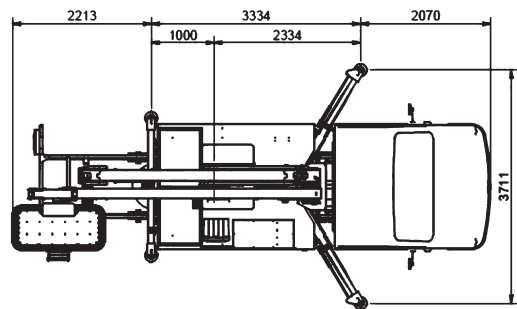

SPECIFICATION

CTEZED 21.3 JHV on IVECO Daily

21 m*

10 m*

300 kg

19 m

1400x700x1100 mm

GVW min
3,5 t

WORKING ENVELOPE

* outreach and height max values and repeatability can change within ± 3% due to manufacturing variation and working condition.

DIMENSIONS

Product specifications are subject to change without notice or obligation. Technical features and drawings in this brochure are for illustrative purposes only. _ZED 21.3 JHV on Iveco Daily - ed. 10/18