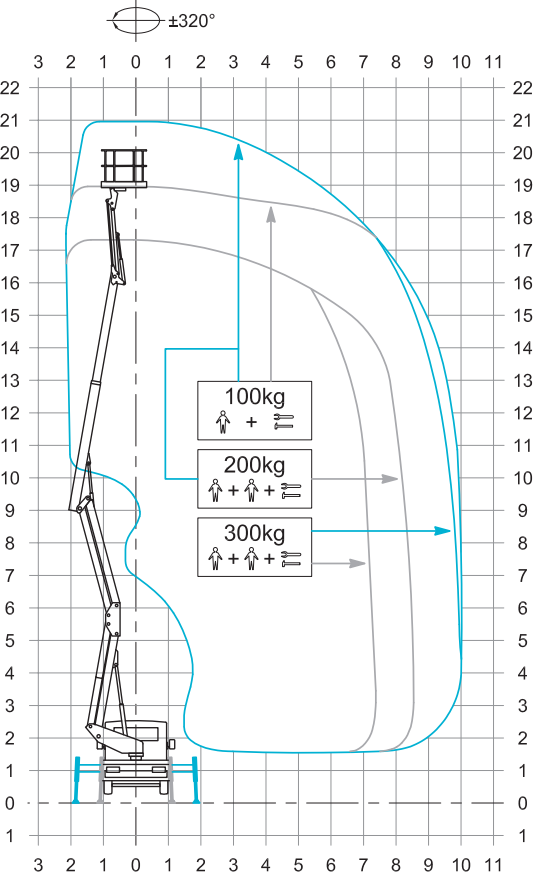

SPECIFICATION

CTEZED 21.3 JHV on IVECO Daily

21 m*

10 m*

300 kg

19 m

1400x700x1100 mm

GVW min
3,5 t

WORKING ENVELOPE

* outreach and height max values and repeatability can change within ± 3% due to manufacturing variation and working condition.

DIMENSIONS

Product specifications are subject to change without notice or obligation. Technical features and drawings in this brochure are for illustrative purposes only. _ZED 21.3 JHV on Iveco Daily - ed. 10/18