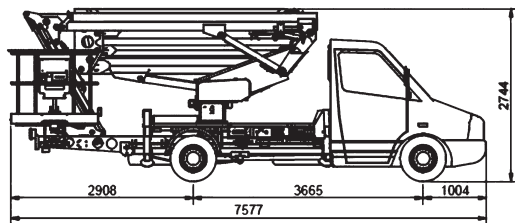

SPECIFICATION

CTEZED 21.3 JHV on IVECO Daily

21 m*

10 m*

300 kg

19 m

1400x700x1100 mm

GVW min
3,5 t

WORKING ENVELOPE

* outreach and height max values and repeatability can change within ± 3% due to manufacturing variation and working condition.

DIMENSIONS

Product specifications are subject to change without notice or obligation. Technical features and drawings in this brochure are for illustrative purposes only. _ZED 21.3 JHV on Iveco Daily - ed. 10/18