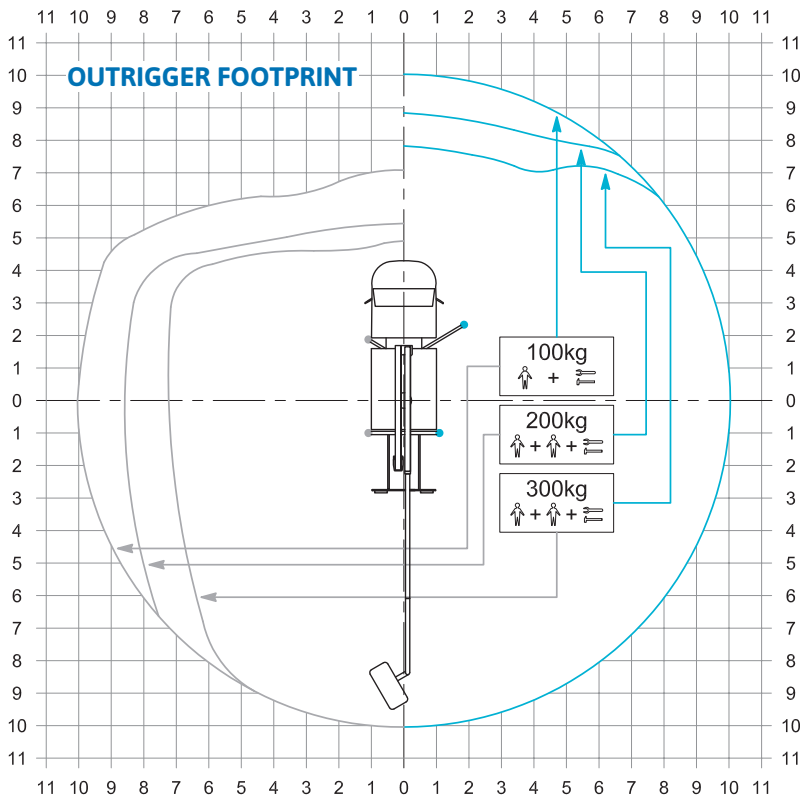

SPECIFICATION

CTEZED 21.3 JHV on IVECO Daily

21 m*

10 m*

300 kg

19 m

1400x700x1100 mm

GVW min
3,5 t

WORKING ENVELOPE

* outreach and height max values and repeatability can change within ± 3% due to manufacturing variation and working condition.

DIMENSIONS

Product specifications are subject to change without notice or obligation. Technical features and drawings in this brochure are for illustrative purposes only. _ZED 21.3 JHV on Iveco Daily - ed. 10/18